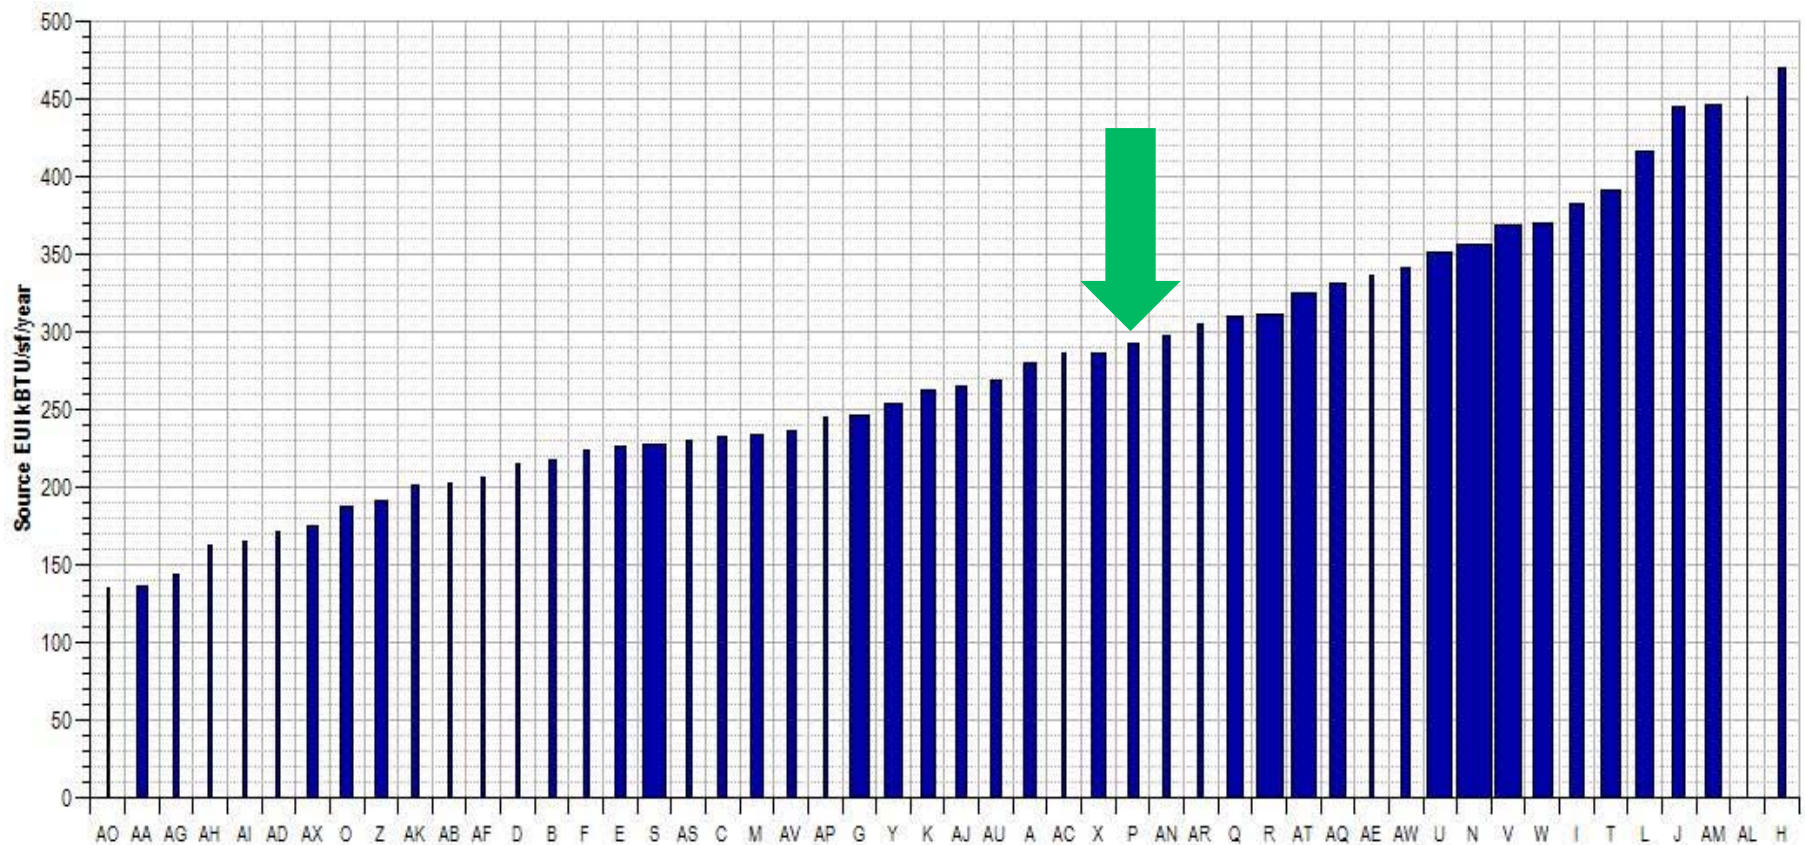

Building Energy Performance Measurement & Metrics

What are we Measuring?

- Energy Use
- Water Use
- Floor Area

Adam Hinge, Sustainable Energy Partnerships
Legally Green: December 3, 2009

What Can Performance Metrics Tell Us?

A Large Sample of NYC Office Buildings

Source: NYSERDA Commercial Building Linkages Project Data

What Can Performance Metrics Tell Us?

Two Very Similar Buildings; Nearly Identical Tenants/Space Use: 38% Difference in EUI

Source: NYSERDA Commercial Building Linkages Project Data

What Can Performance Metrics Tell Us?

This one was supposed to be a manager's lowest...

Source: NYSERDA Commercial Building Linkages Project Data