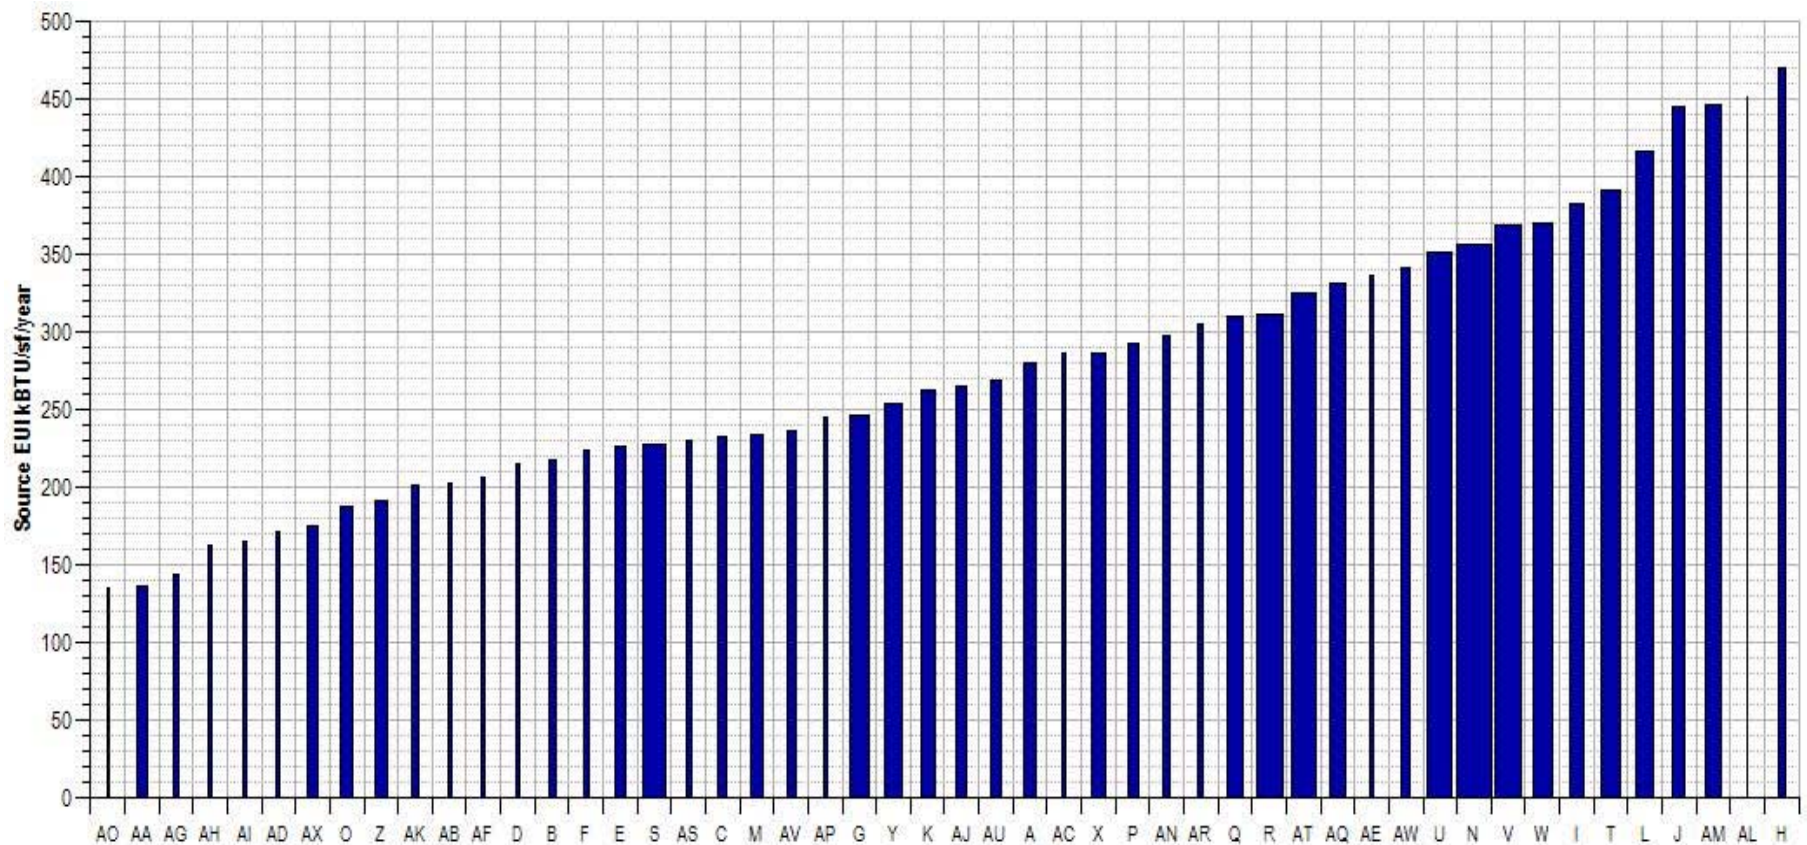

Building Energy Performance Measurement & Metrics

What are we Measuring?

- Energy Use
- Water Use
- Floor Area

Adam Hinge, Sustainable Energy Partnerships
Legally Green: December 3, 2009

What Can Performance Metrics Tell Us?

A Large Sample of NYC Office Buildings

Source: NYSERDA Commercial Building Linkages Project Data

What Can Performance Metrics Tell Us?

Two Very Similar Buildings; Nearly Identical Tenants/Space Use: 38% Difference in EUI

Source: NYSERDA Commercial Building Linkages Project Data

What Can Performance Metrics Tell Us?

This one was supposed to be a manager's lowest...

Source: NYSERDA Commercial Building Linkages Project Data