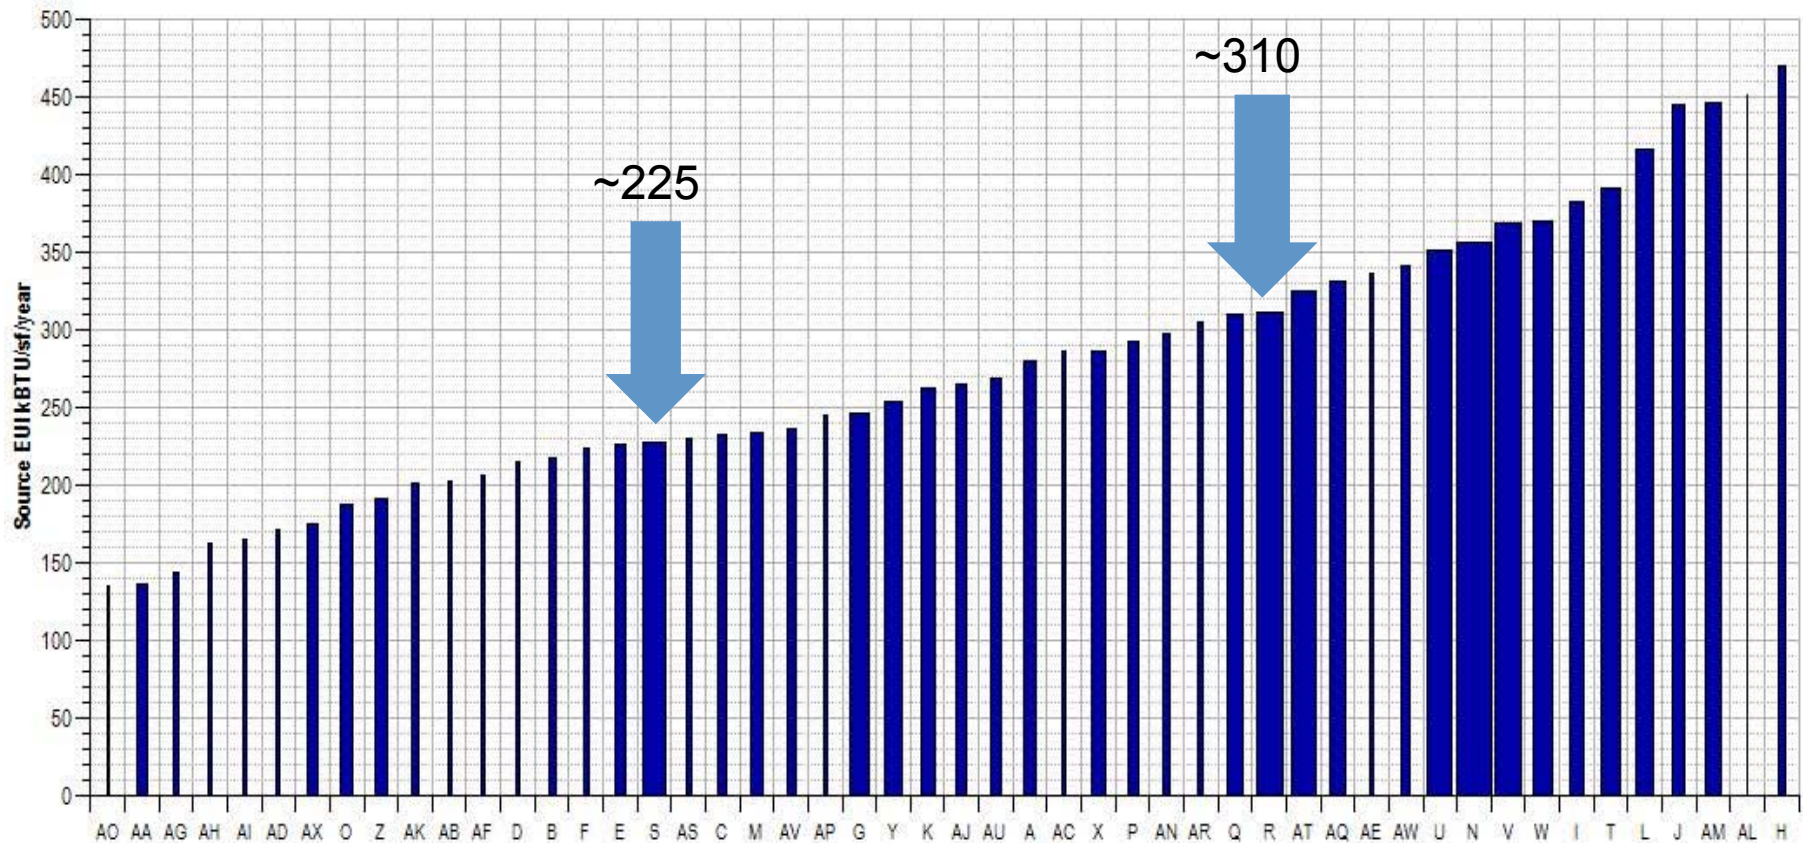

Building Energy Performance Measurement & Metrics

What are we Measuring?

- Energy Use
- Water Use
- Floor Area

Adam Hinge, Sustainable Energy Partnerships
Legally Green: December 3, 2009

What Can Performance Metrics Tell Us?

A Large Sample of NYC Office Buildings

Source: NYSERDA Commercial Building Linkages Project Data

What Can Performance Metrics Tell Us?

Two Very Similar Buildings; Nearly Identical Tenants/Space Use: 38% Difference in EUI

Source: NYSERDA Commercial Building Linkages Project Data

What Can Performance Metrics Tell Us?

This one was supposed to be a manager's lowest...

Source: NYSERDA Commercial Building Linkages Project Data