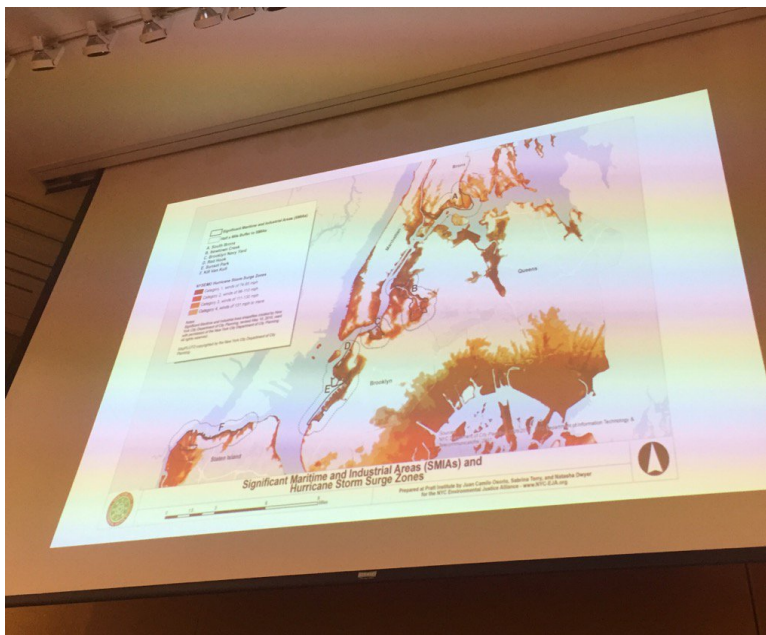

3 YEARS AGO

Sallan Foundation
@Sallan_Found

@Shravya_Jain That frog would be the perfect icon of the "amphibious" city we've got to become

3 YEARS AGO

Sabin Center
@ColumbiaClimate

Video "Ensuring Urban Resilience, Come Hell or High Water" @ColumbiaClimate @Sallan_Found @earthinstitute #CWNYC... twitter.com/i/web/status/7...

3 YEARS AGO

#CWNYC Mayor of Hoboken shows Superstorm Sandy flood photos, still shocking, makes vivid case for going resilient pic.twitter.com/gFMOxsrSFR

SALLAN FOUNDATION @SALLAN_FOUND · 3 YEARS AGO

@Cenyc MAP OVERLAYS NYC industrial areas with coastal storm surge vulnerable zones, big enviro Justice concern pic.twitter.com/HtPl4UPbmg